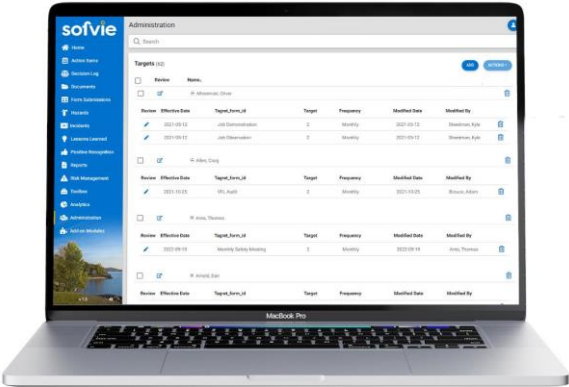

Workplace Safety Culture in Action

CARE OF EQUIPMENT

2020 Pre-Rebuild