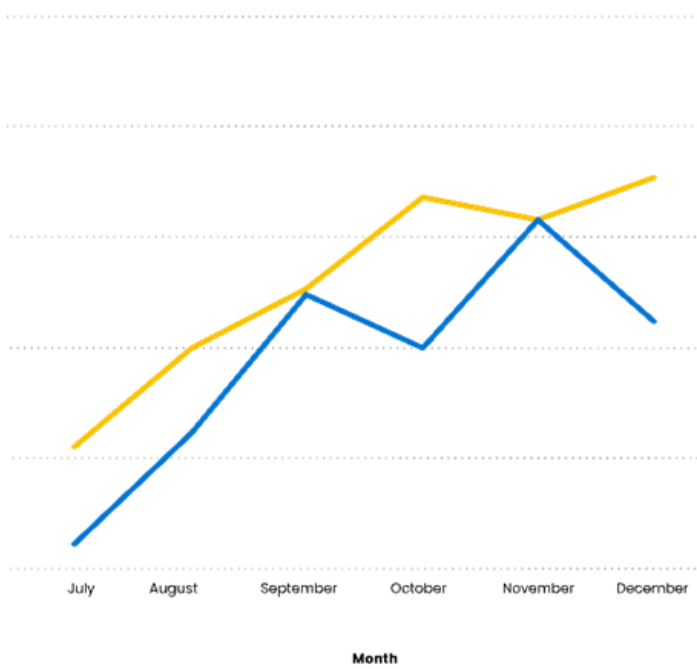

Workplace Safety Culture in Action

TECHNICA'S SAFETY PERFORMANCE

Workplace Safety Culture in Action

TECHNICA'S SAFETY PERFORMANCE

Workplace Safety Culture in Action

FALL TREND

Number of Incidents | % Submissions vs Targets

2020

2021

2022

Workplace Safety Culture in Action

TURNOVER

● Technica Turnover

Workplace Safety Culture in Action

QUALITY AND ENGAGEMENT