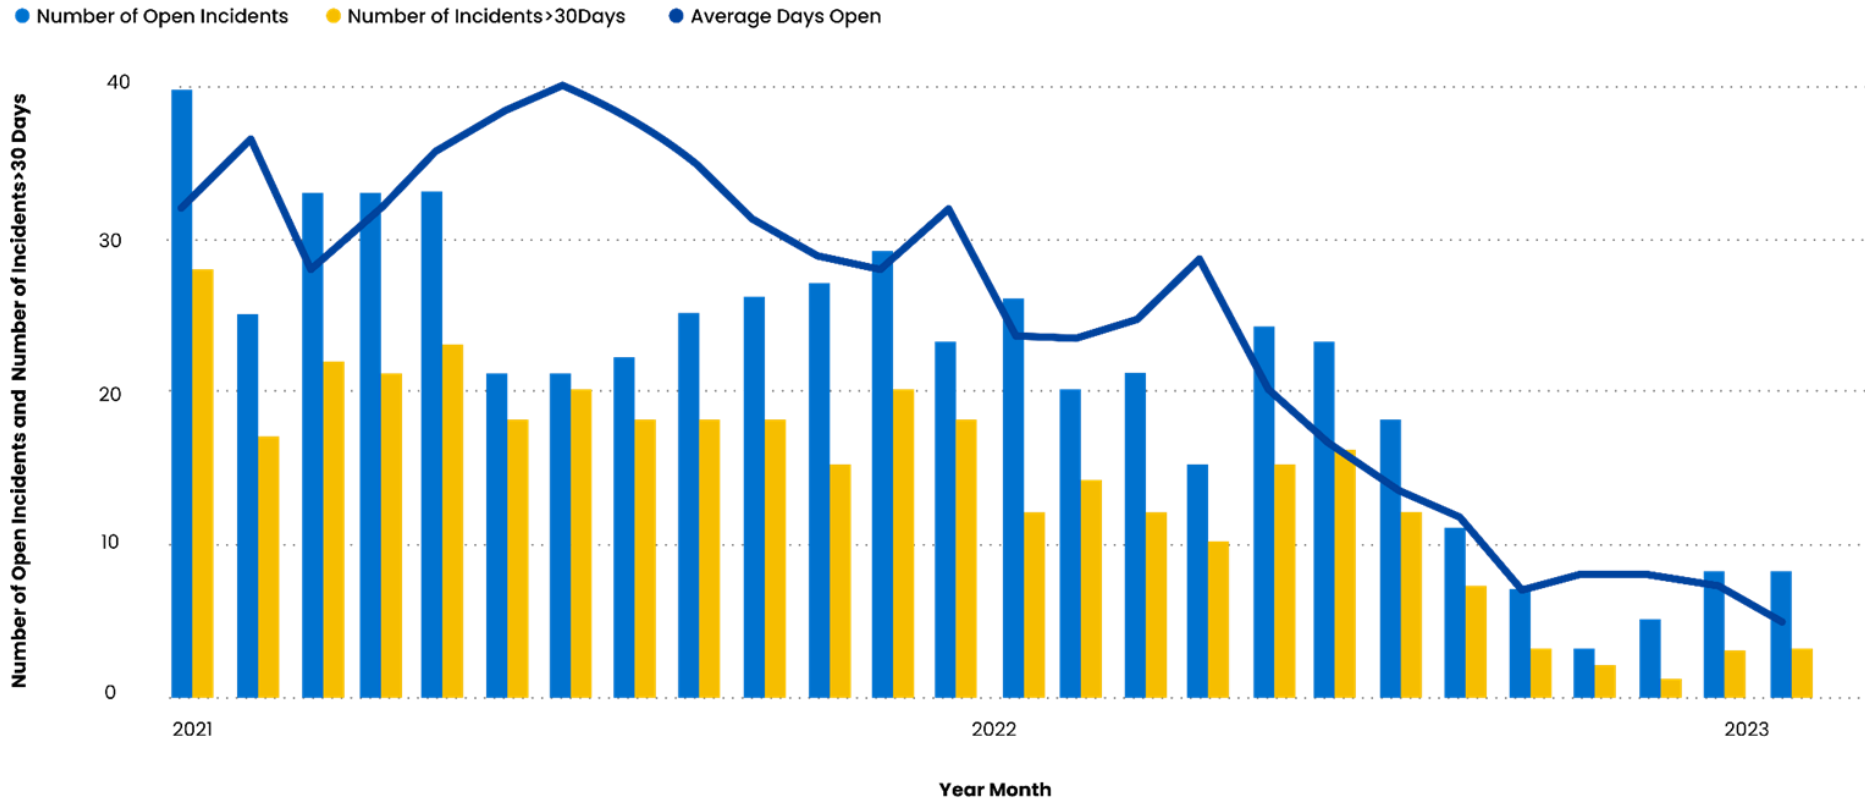

Workplace Safety Culture in Action

TECHNICA'S SAFETY PERFORMANCE