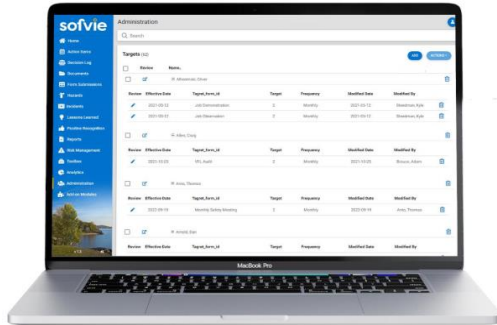

SHIFT END TO END

Line Up

Pre Task

Pre Op

Shift Report

Thank you.

sofvie.com | technicamining.com