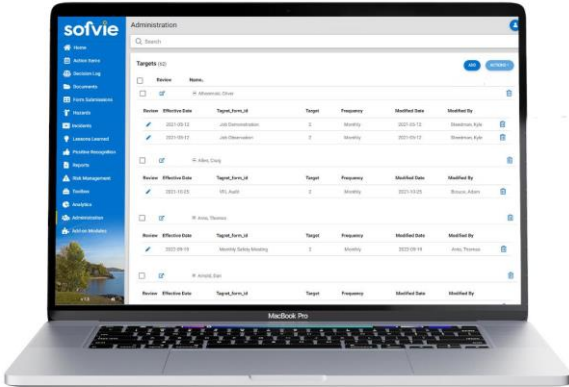

Post rebuild 10.4 hours