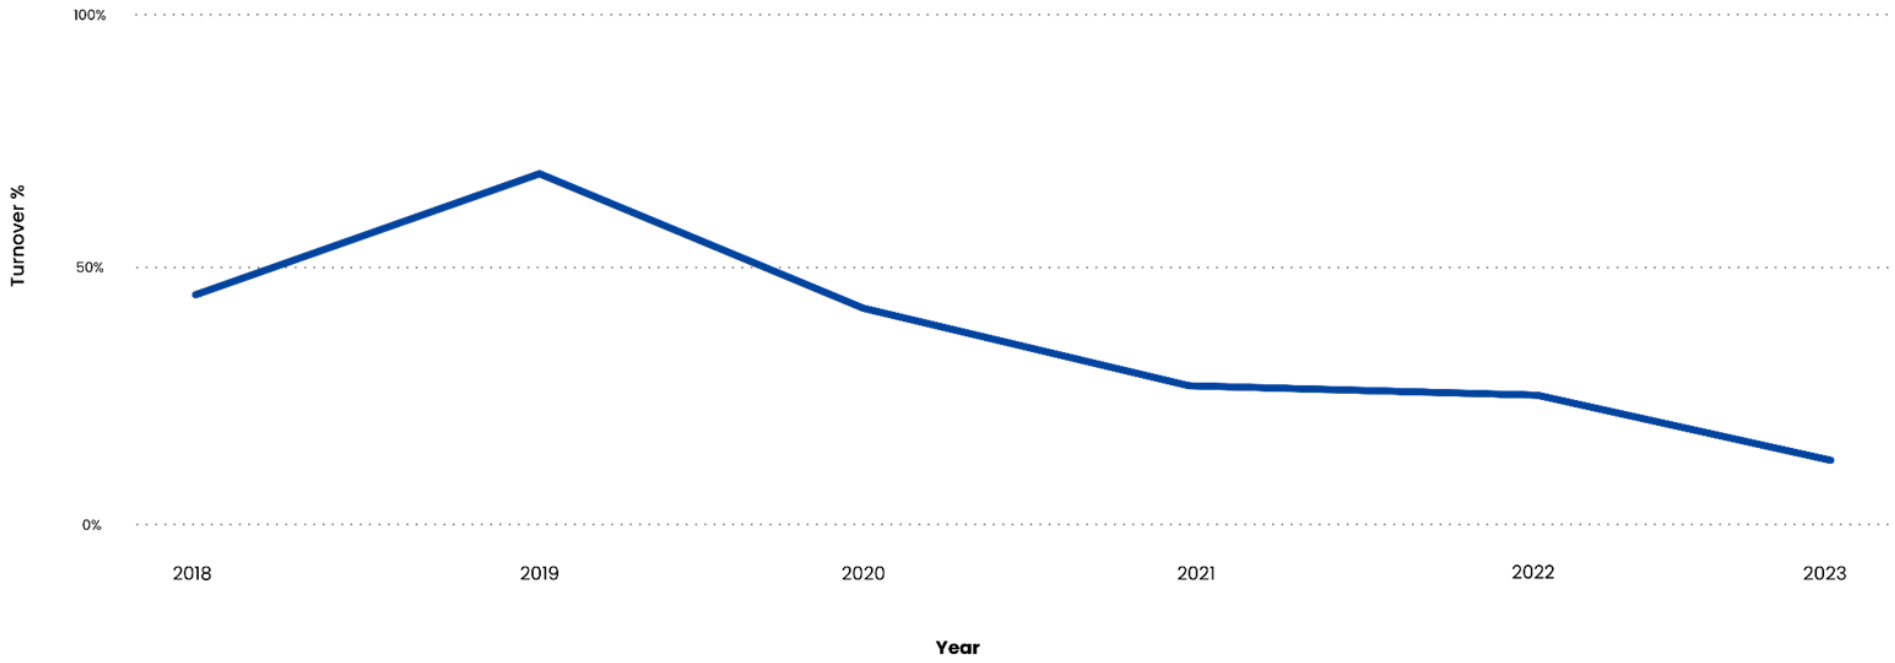

2020

2021

2022

Workplace Safety Culture in Action

TURNOVER

● Technica Turnover

Workplace Safety Culture in Action

QUALITY AND ENGAGEMENT