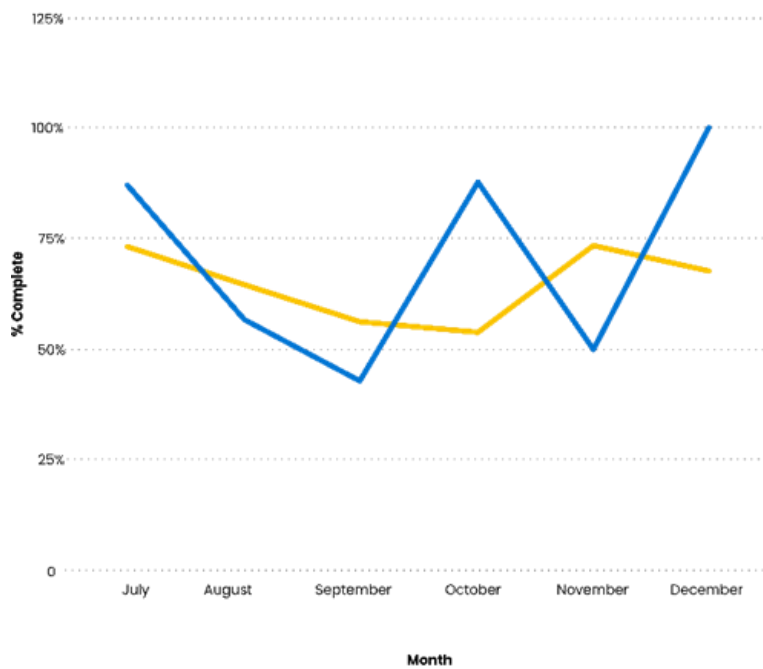

Workplace Safety Culture in Action

TECHNICA'S SAFETY PERFORMANCE

Workplace Safety Culture in Action

TECHNICA'S SAFETY PERFORMANCE

Workplace Safety Culture in Action

FALL TREND

Number of Incidents | % Submissions vs Targets

2020

2021

2022

Workplace Safety Culture in Action

TURNOVER

● Technica Turnover

Workplace Safety Culture in Action

QUALITY AND ENGAGEMENT