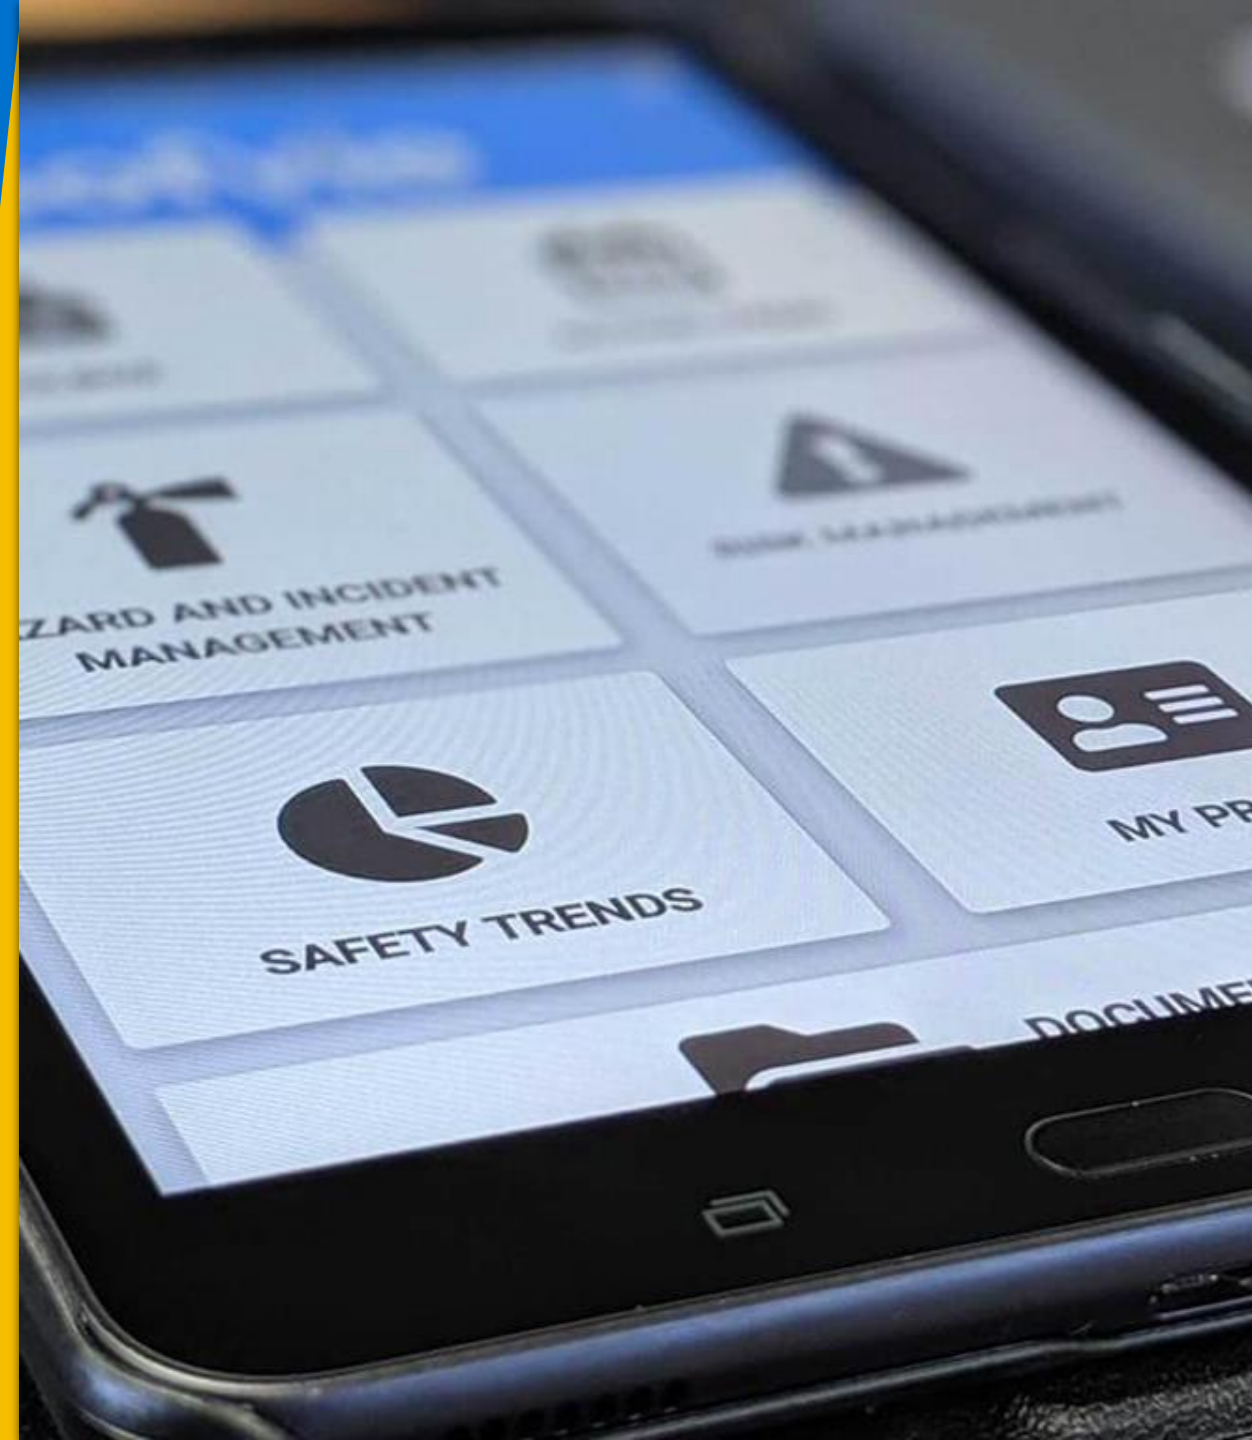

Sofvie Inc.

ABOUT US

Sofvie Inc. is a software development company specializing in mining health and safety.

Our flagship product sofvie a platform that brings workers home every day.