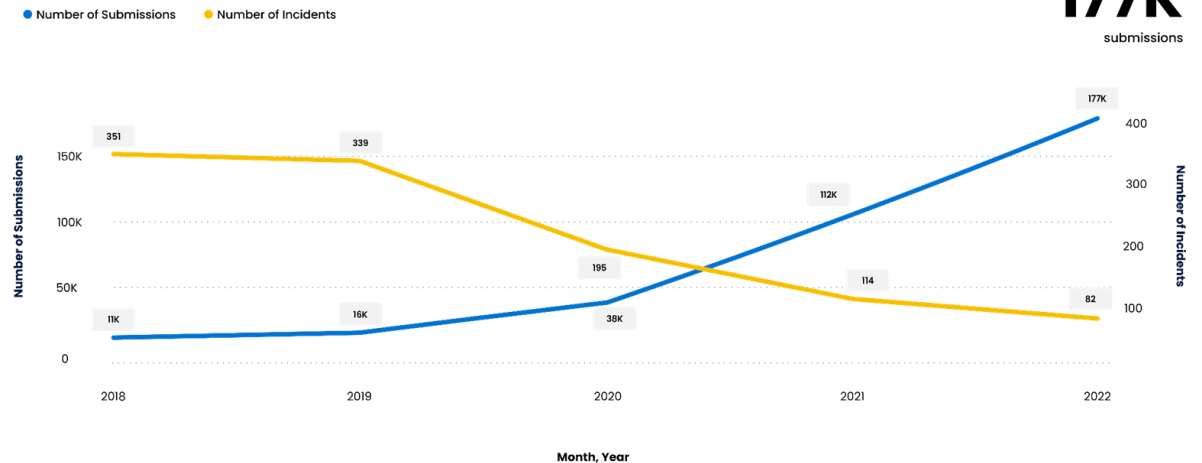

Management
82,339

Submission Reviews
72,079

Prevention Activity
10,260

Incident Activity
342

Positive
14,135

Positive Recognitions
1,852

Positvie Recognition Interation
12,283

Number of Sofvie Submissions by Year