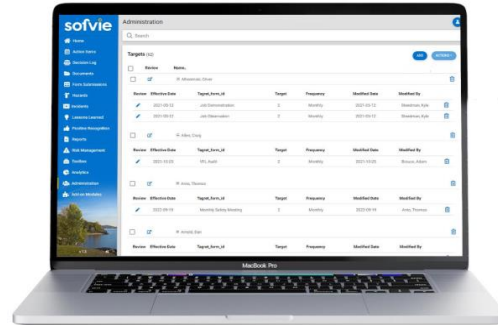

SHIFT END TO END

Line Up

Pre Task

Pre Op

Shift Report

Thank you.

sofvie.com | technicamining.com