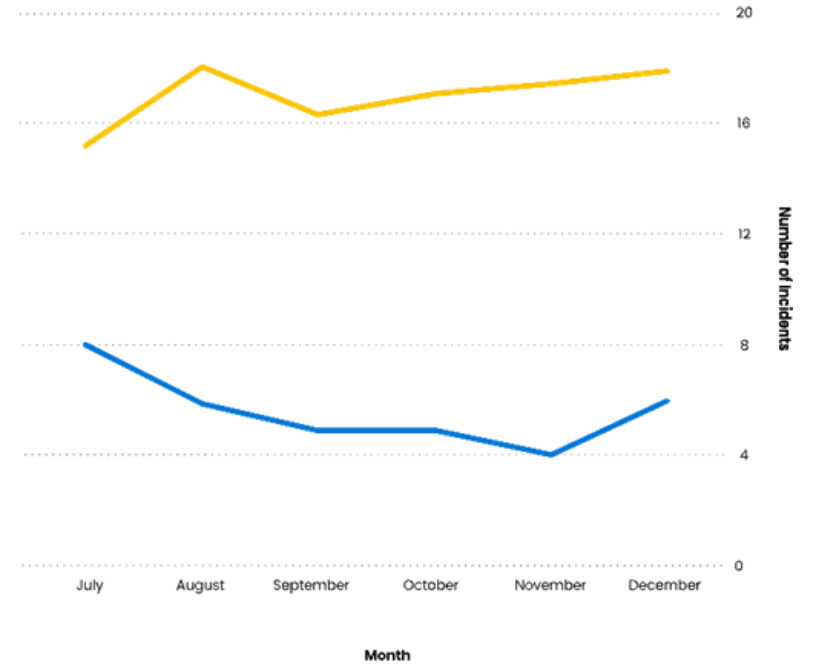

Workplace Safety Culture in Action

TECHNICA'S SAFETY PERFORMANCE

Workplace Safety Culture in Action

TECHNICA'S SAFETY PERFORMANCE

Workplace Safety Culture in Action

FALL TREND

Number of Incidents | % Submissions vs Targets

2020

2021

2022

Workplace Safety Culture in Action

TURNOVER

● Technica Turnover

Workplace Safety Culture in Action

QUALITY AND ENGAGEMENT