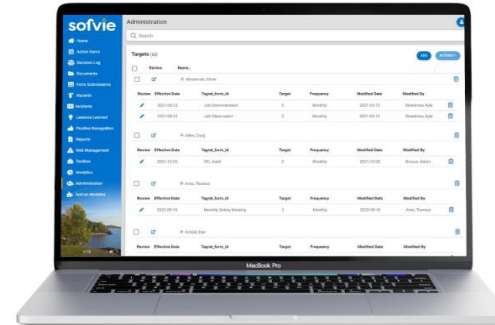

SHIFT END TO END

Line Up

Pre Task

Pre Op

Shift Report

Thank you.

sofvie.com | technicamining.com