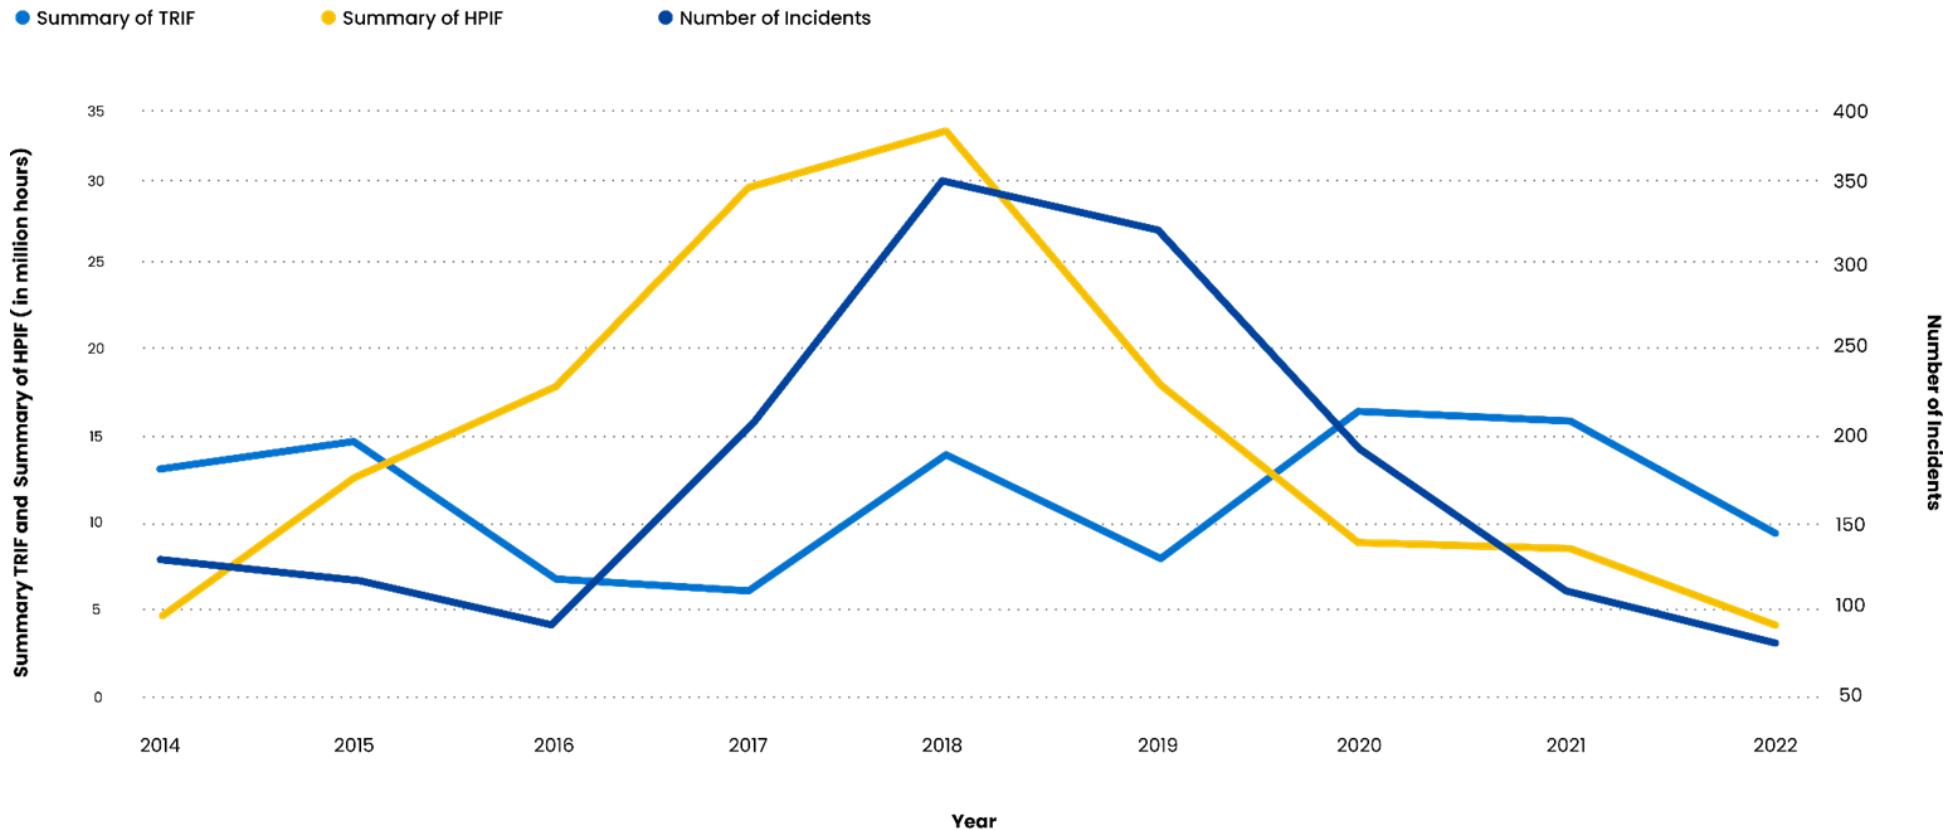

Workplace Safety Culture in Action

TECHNICA'S SAFETY PERFORMANCE