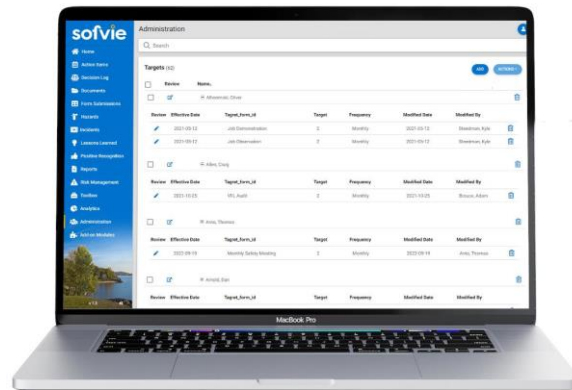

2020

2021

2022

Workplace Safety Culture in Action

TURNOVER

● Technica Turnover

Workplace Safety Culture in Action

QUALITY AND ENGAGEMENT