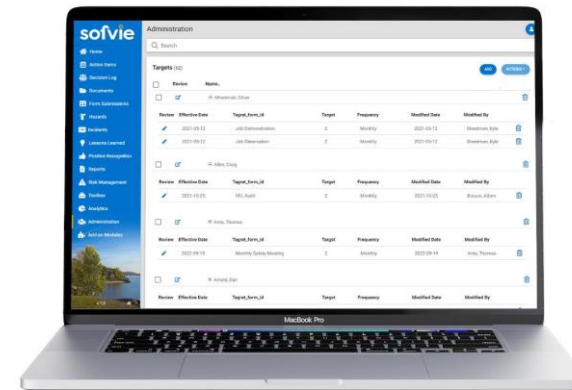

2023 Report