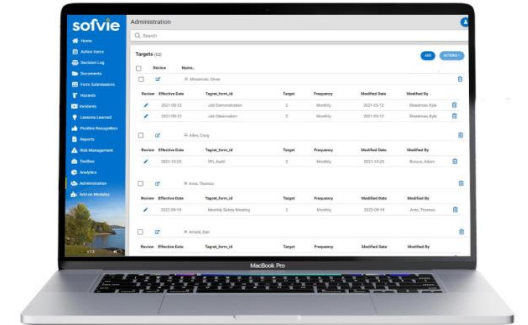

SHIFT END TO END

Line Up

Pre Task

Pre Op

Shift Report

Thank you.

sofvie.com | technicamining.com