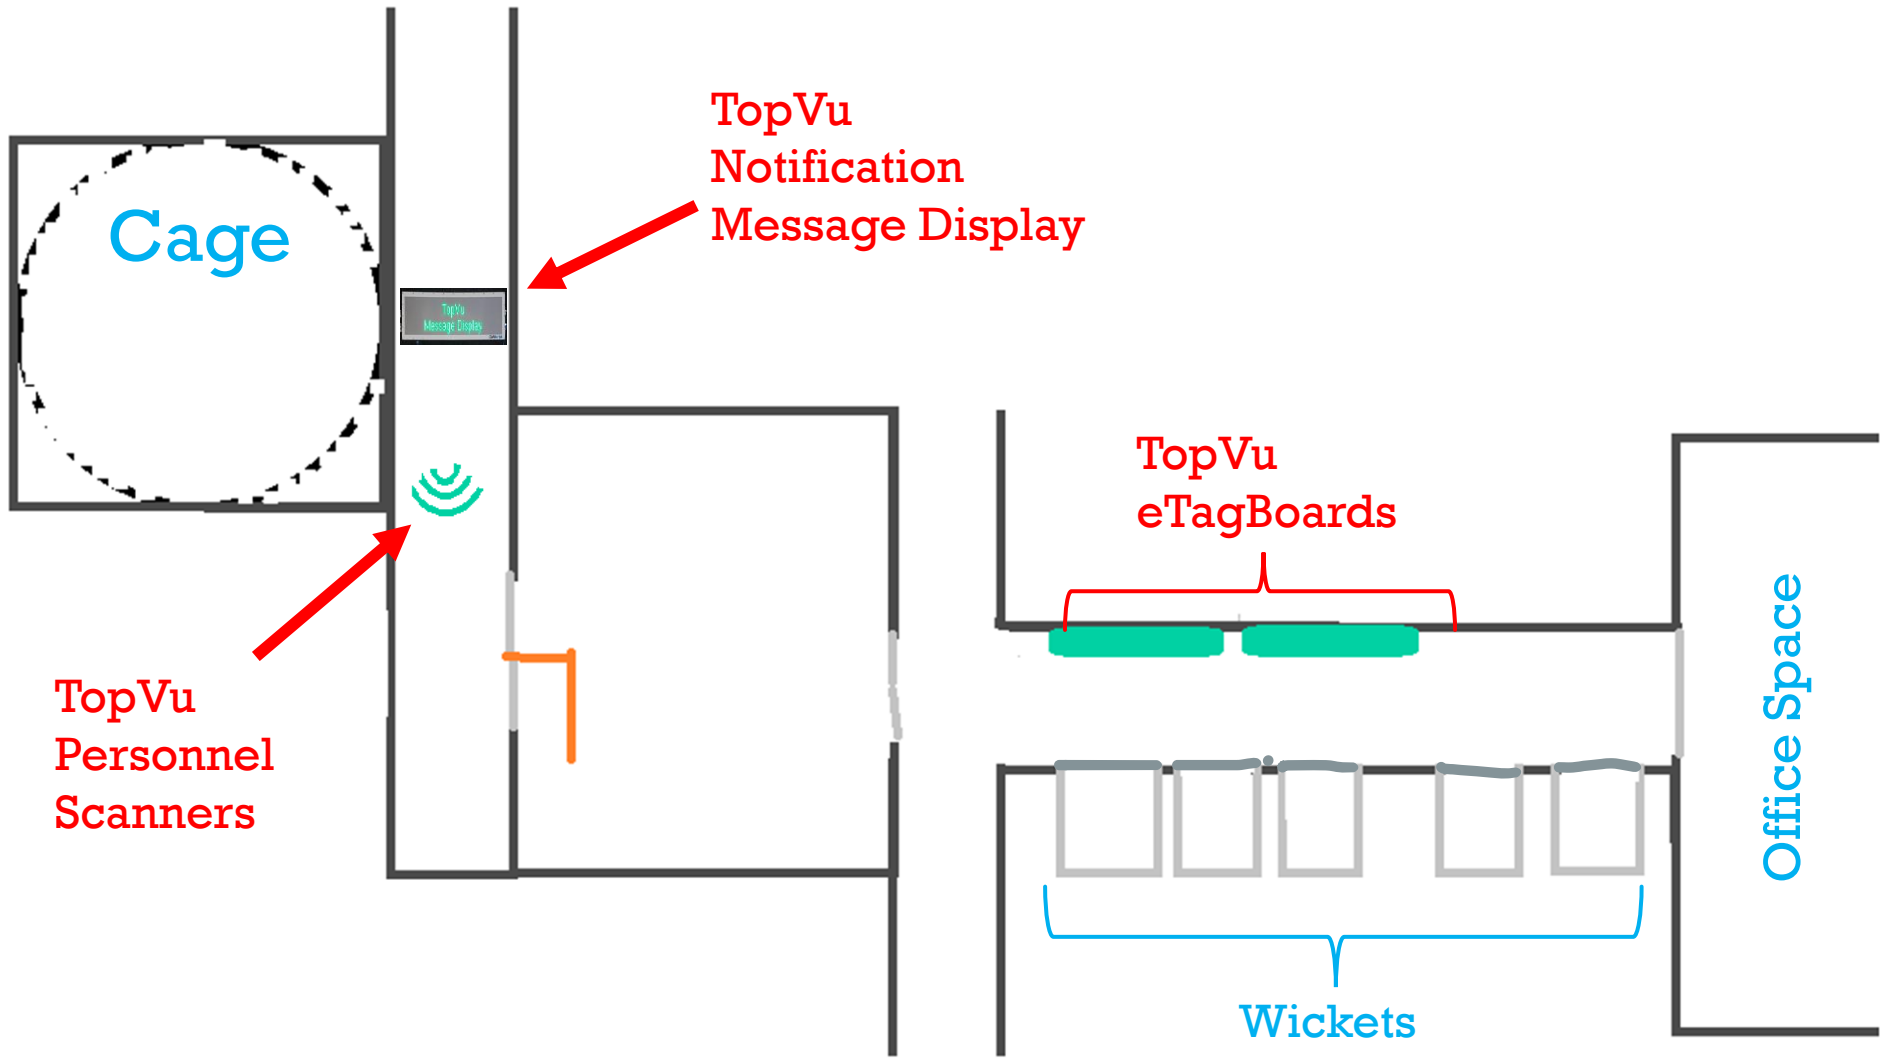

# DIGITAL TRANSFORMATION of the MINE TAGBOARD

**New level of**  
Regulatory Compliance &  
Emergency Preparedness

Antenna /  
Personnel  
Scanner

TopVu  
Message  
Display

Antenna /  
Personnel Scanner