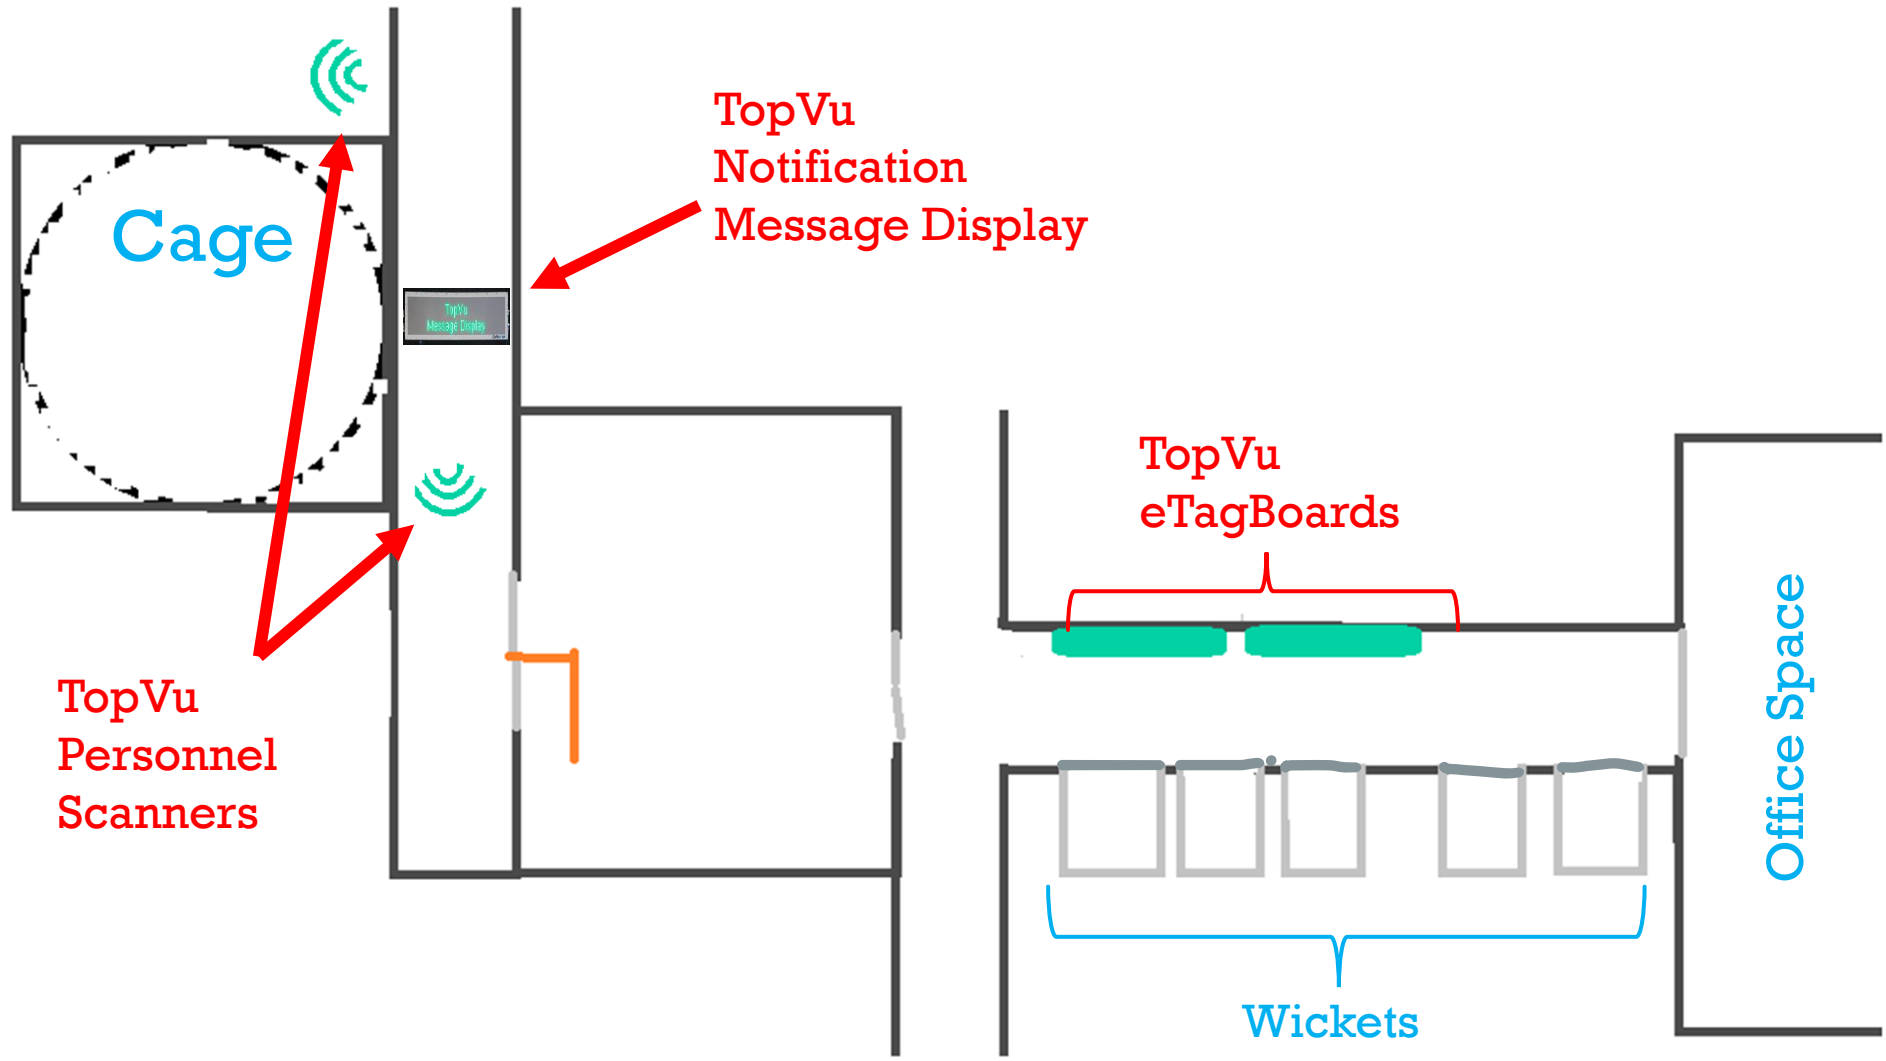

# DIGITAL TRANSFORMATION of the MINE TAGBOARD

**New level of**  
Regulatory Compliance &  
Emergency Preparedness

Antenna /  
Personnel  
Scanner

TopVu  
Message  
Display

Antenna /  
Personnel Scanner