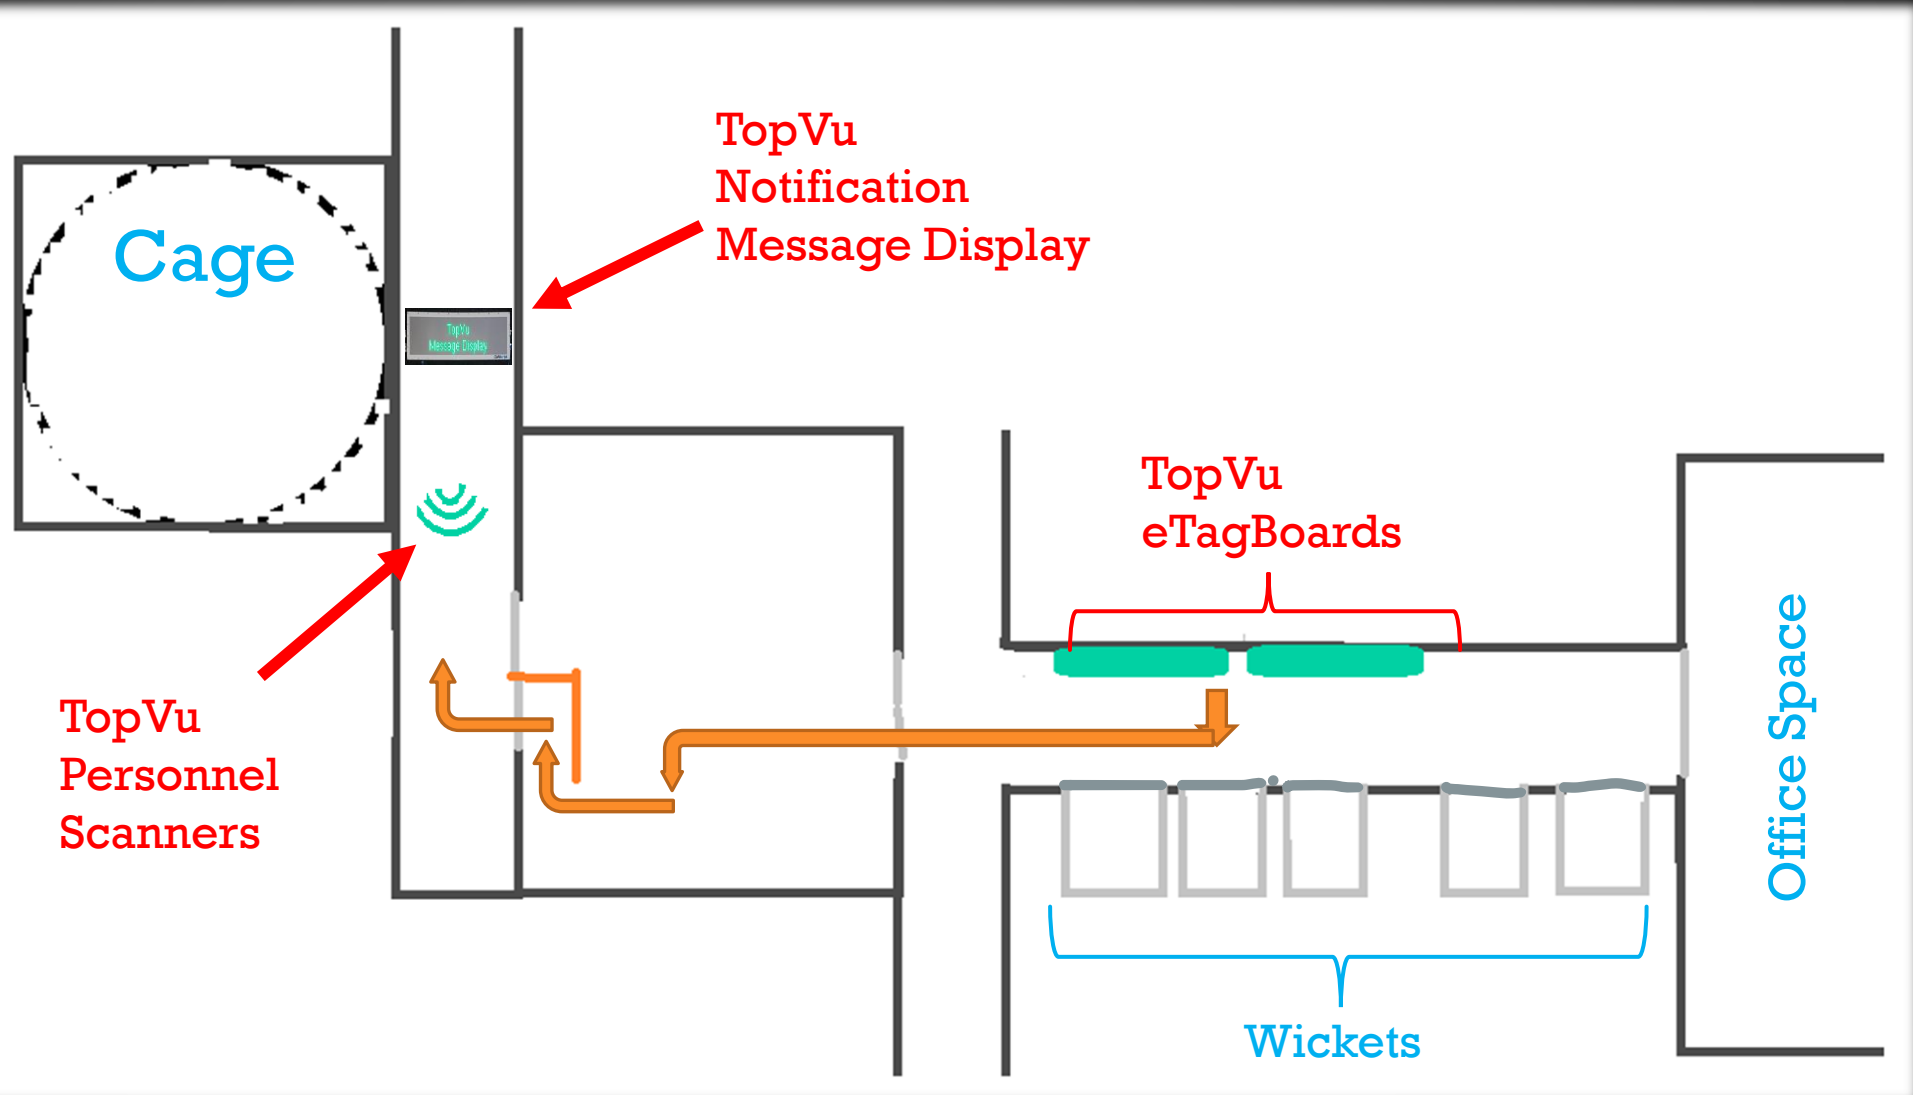

# DIGITAL TRANSFORMATION of the MINE TAGBOARD

**New level of**  
Regulatory Compliance &  
Emergency Preparedness

Antenna /  
Personnel  
Scanner

TopVu  
Message  
Display

Antenna /  
Personnel Scanner

## Turnstile Enter Property