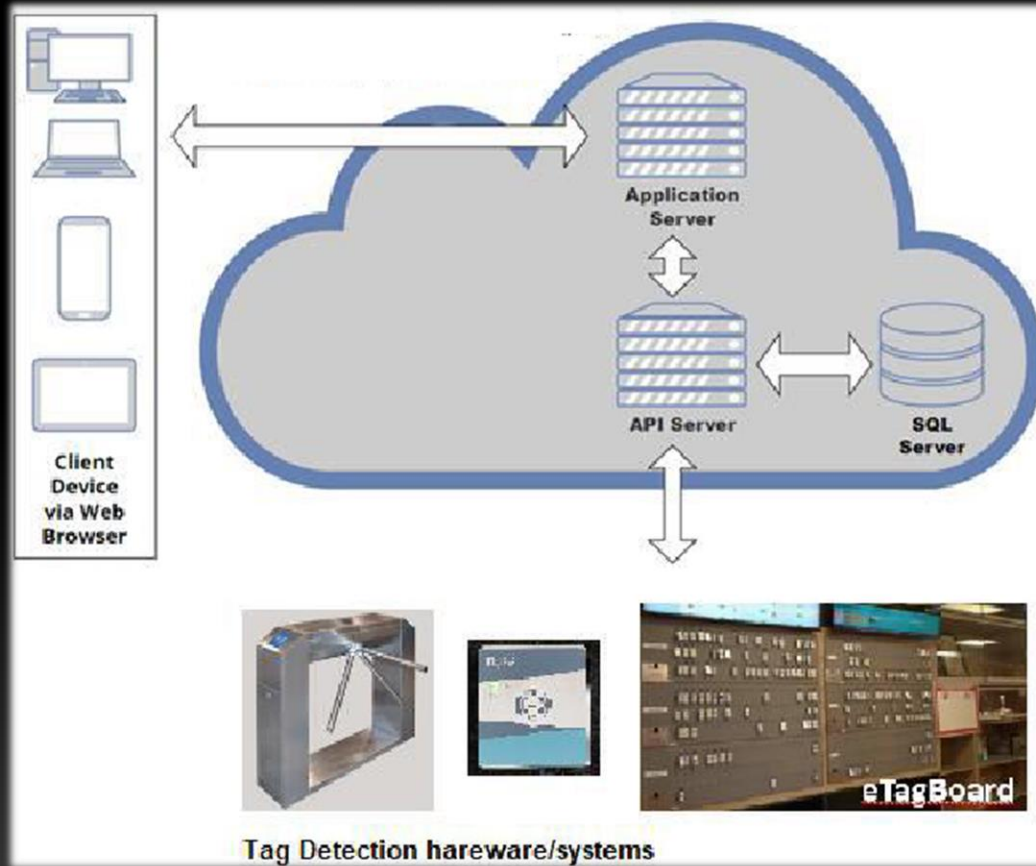

## TopVu Q7 Software Client Server or Cloud

## TopVu Q7 Software Client Server or Cloud

- Web enabled
- REST API integration abilities
- Configuration of TopVu devices

## TopVu Q7 Software Client Server or Cloud

- Web enabled
- REST API integration abilities
- Configuration of TopVu devices

- Live Views
- Historical Records
- Watchdog Rules & Alerts

Main Entrance

Secondary Entrance