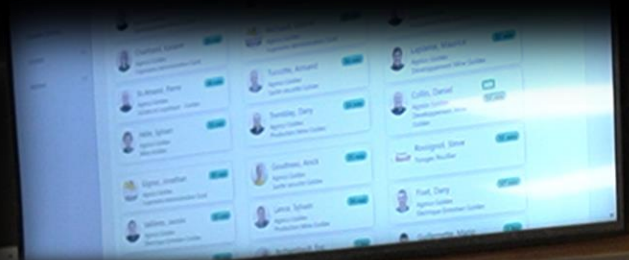

## TopVu Q7 Software Client Server or Cloud

- Web enabled
- REST API integration abilities
- Configuration of TopVu devices

- Live Views
- Historical Records
- Watchdog Rules & Alerts

Main Entrance

Secondary Entrance