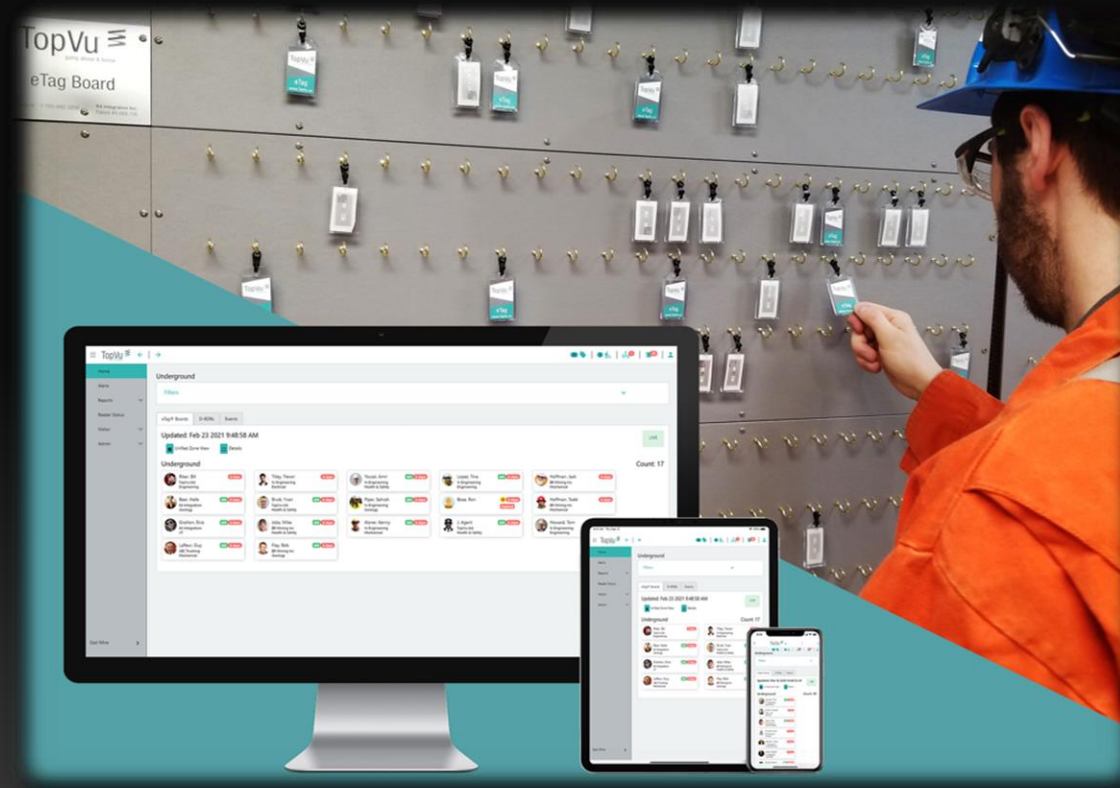

# DIGITAL TRANSFORMATION of the MINE TAGBOARD

Access  
Control

Personnel  
Tracking

Smart  
eTagBoard

OTS  
OreTracking

Access  
Control

Personnel  
Tracking

Smart  
eTagBoard

# DIGITAL TRANSFORMATION of the MINE TAGBOARD

*“Digital transformation is the adoption of digital technology by an organization to digitize non-digital products, services or operations. The goal for its implementation is to increase value through innovation, invention, customer experience or efficiency.” [Wikipedia](#)*