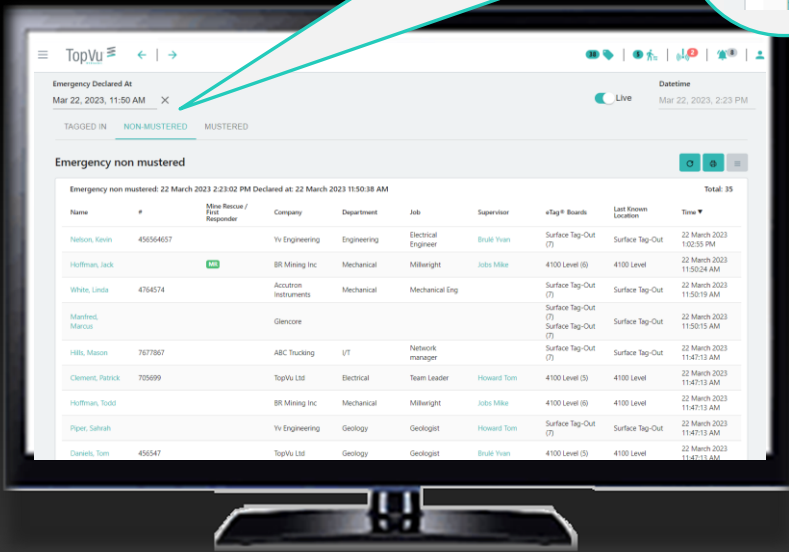

Emergency Declared At
Mar 22, 2023, 11:50 AM ✕ Datetime
Mar 22, 2023, 2:23 PM

☒ Live

TAGGED IN NON-MUSTERED MUSTERED

Emergency non mustered

Emergency non mustered: 22 March 2023 2:32:21 PM Declared at: 22 March 2023 11:50:38 AM

Name	#	Mine Rescue / First Responder	Company	Department	Job	Supervisor	eTag® Boards	Last Known Location	Time
Nelson, Kevin	456564657		Yv Engineering	Engineering	Electrical Engineer	Brulé Yvan	Surface Tag-Out (7)	Surface Tag-Out	22 1:00
Hoffman, Jack		MR	BR Minino Inc	Mechanical	Millwright	Jobs Mike	4100 Level (6)	4100 Level	22 ...