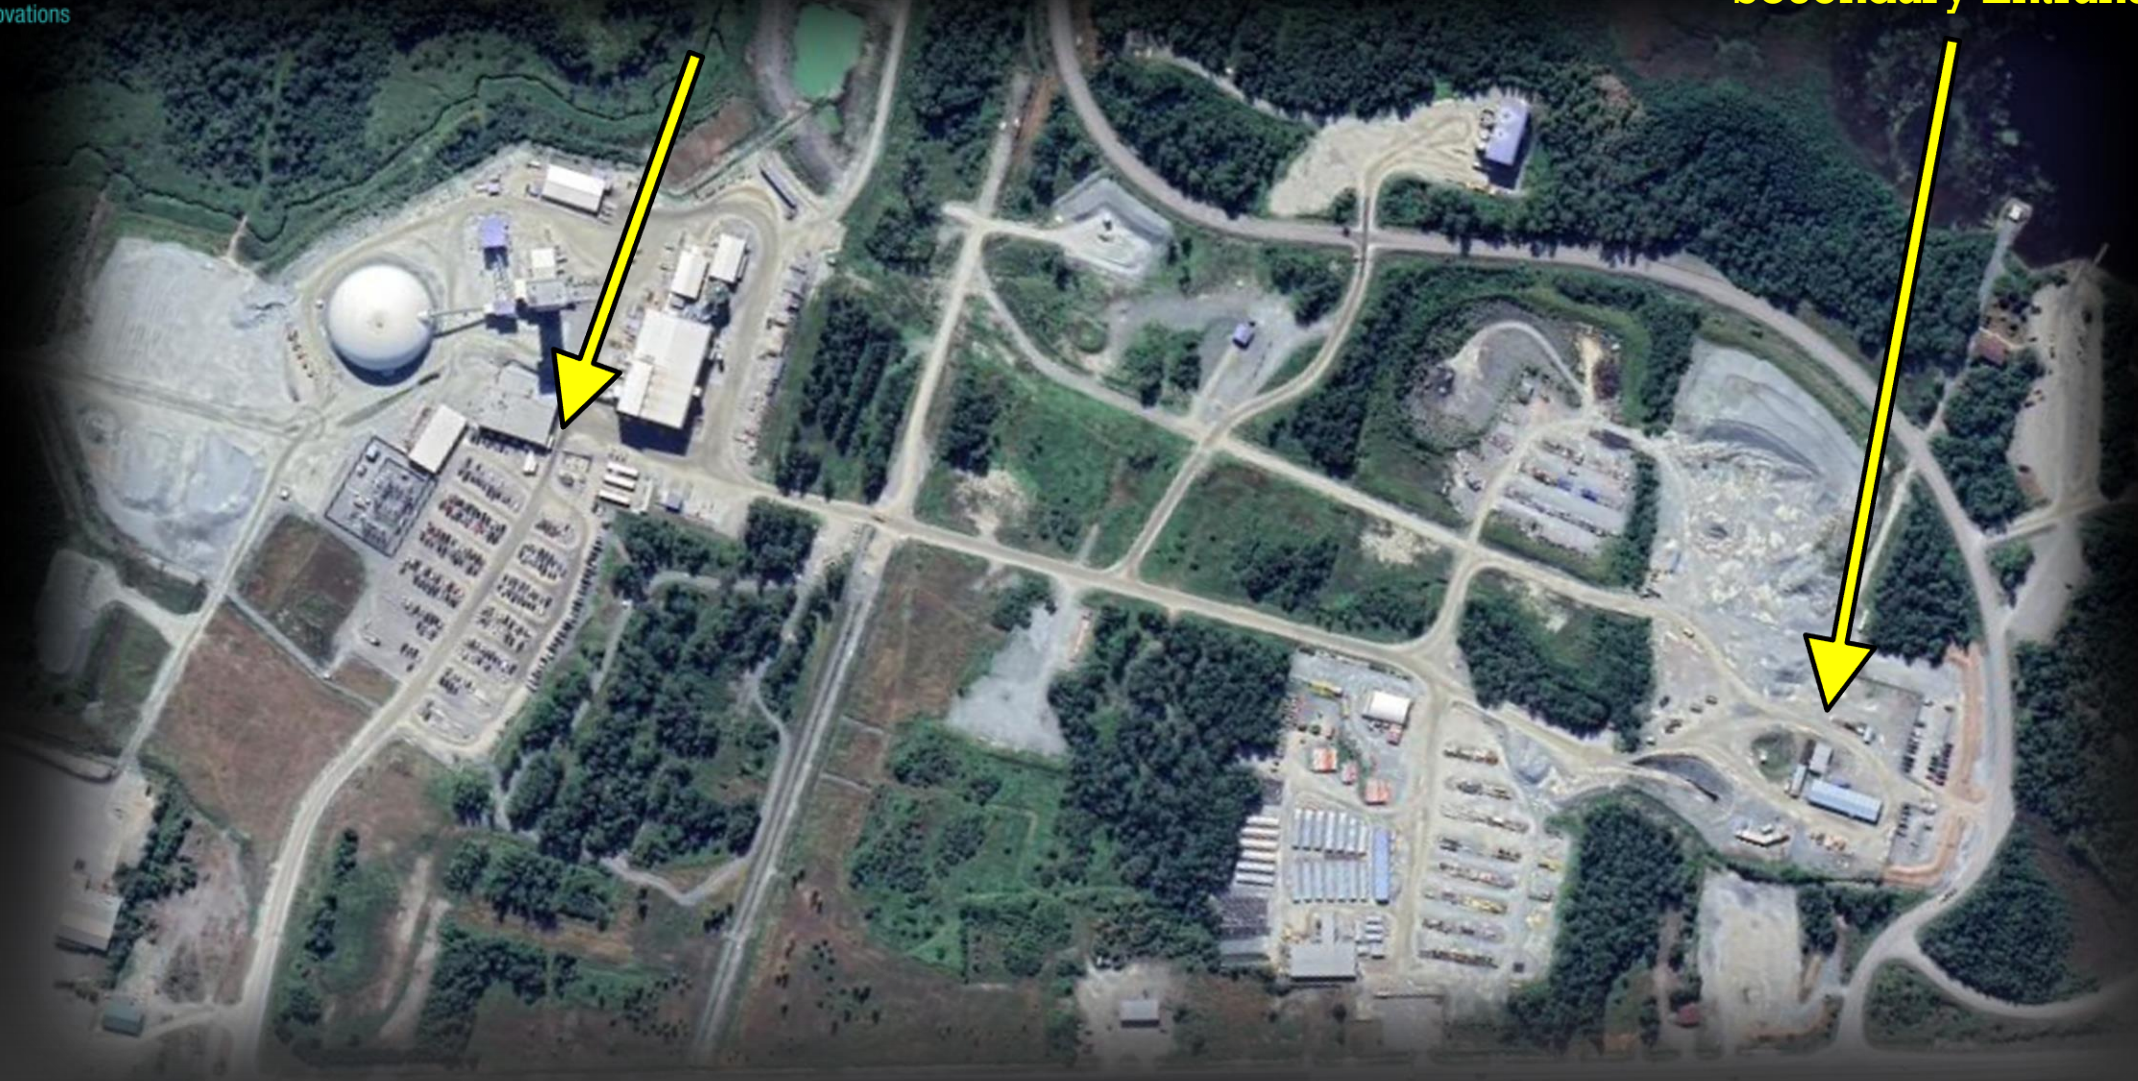

Emergency Declared At  
Apr 6, 2023, 1:25 PM

Live Apr 13, 2023, 1:27 PM

TAGGED IN NON-MUSTERED MUSTERED

Tagged In

Tagged In: 13 April 2023 1:27:44 PM Declared at: 6 April 2023 1:25:00 PM Total: 38

Name	#	Mine Rescue / First Responder	Company	Department	Job	Supervisor	eTag <sup>®</sup> Boards	Last Known Location	Time
Piper, Sahrah			Yv Engineering	Geology	Geologist	Howard Tom	Mini etag (1)	Mini etag	13 April 2023 12:09:35 PM
Youssi, Amir		MR	Yv Engineering	Health & Safety	Safety Manager	Howard Tom	Surface Tag-Out (7)	SR- C Cage UHF Antenna	12 April 2023 10:14:50 AM
Hamelin, Tracy			Yv Engineering	Human Resource	Human Resource	Howard Tom	Surface Tag-Out (7)	Surface Tag-Out	12 April 2023 10:14:10 AM
J, Agent			TopVu Ltd	Health & Safety	Safety Manager	Picard Jean-Luc	Mini etag (1)	Mini etag	6 April 2023 3:28:50 PM
Hoffman, Jack		MR	BR Mining Inc	Mechanical	Millwright	Jobs Mike	Surface Tag-Out (7)	Surface Tag-Out	6 April 2023 2:13:16 PM
Clement, Patrick	705699		TopVu Ltd	Electrical	Team Leader	Howard Tom	4100 Level (5)	4100 Level	6 April 2023 9:30:44 AM
Hall, Steve	877566		K4 Integration	Engineering	Electrical Engineer	Brulé Yvan	2200 Level (3)	2200 Level	6 April 2023 9:30:44 AM
Ray, Rachel			BR Mining Inc	I/T	Network manager	Jobs Mike	Surface Tag-Out (8)	Surface Tag-Out	6 April 2023 9:30:44 AM
White, Clark	6547		TopVu Ltd	I/T	Network manager		Surface Tag-Out (8)	Surface Tag-Out	6 April 2023 9:30:44 AM