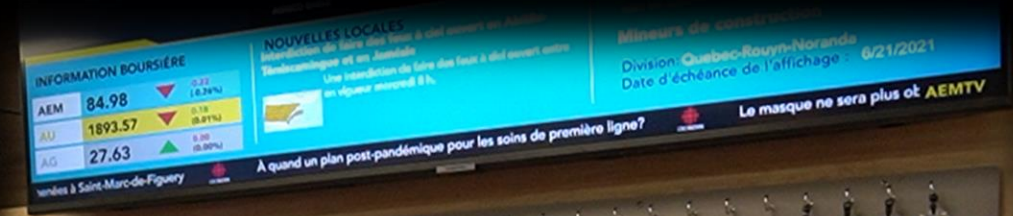

## TopVu Q7 Software Client Server or Cloud

- Web enabled
- REST API integration abilities
- Configuration of TopVu devices

- Live Views
- Historical Records
- Watchdog Rules & Alerts

Main Entrance

Secondary Entrance

Emergency Declared At  
Apr 6, 2023, 1:25 PM

Live Apr 13, 2023, 1:27 PM

TAGGED IN NON-MUSTERED MUSTERED

Tagged In

Tagged In: 13 April 2023 1:27:44 PM Declared at: 6 April 2023 1:25:00 PM Total: 38

Name	#	Mine Rescue / First Responder	Company	Department	Job	Supervisor	eTag <sup>®</sup> Boards	Last Known Location	Time
Piper, Sahrah			Yv Engineering	Geology	Geologist	Howard Tom	Mini etag (1)	Mini etag	13 April 2023 12:09:35 PM
Youssi, Amir		MR	Yv Engineering	Health & Safety	Safety Manager	Howard Tom	Surface Tag-Out (7)	SR- C Cage UHF Antenna	12 April 2023 10:14:50 AM
Hamelin, Tracy			Yv Engineering	Human Resource	Human Resource	Howard Tom	Surface Tag-Out (7)	Surface Tag-Out	12 April 2023 10:14:10 AM
J, Agent			TopVu Ltd	Health & Safety	Safety Manager	Picard Jean-Luc	Mini etag (1)	Mini etag	6 April 2023 3:28:50 PM
Hoffman, Jack		MR	BR Mining Inc	Mechanical	Millwright	Jobs Mike	Surface Tag-Out (7)	Surface Tag-Out	6 April 2023 2:13:16 PM
Clement, Patrick	705699		TopVu Ltd	Electrical	Team Leader	Howard Tom	4100 Level (5)	4100 Level	6 April 2023 9:30:44 AM
Hall, Steve	877566		K4 Integration	Engineering	Electrical Engineer	Brulé Yvan	2200 Level (3)	2200 Level	6 April 2023 9:30:44 AM
Ray, Rachel			BR Mining Inc	I/T	Network manager	Jobs Mike	Surface Tag-Out (8)	Surface Tag-Out	6 April 2023 9:30:44 AM
White, Clark	6547		TopVu Ltd	I/T	Network manager		Surface Tag-Out (8)	Surface Tag-Out	6 April 2023 9:30:44 AM