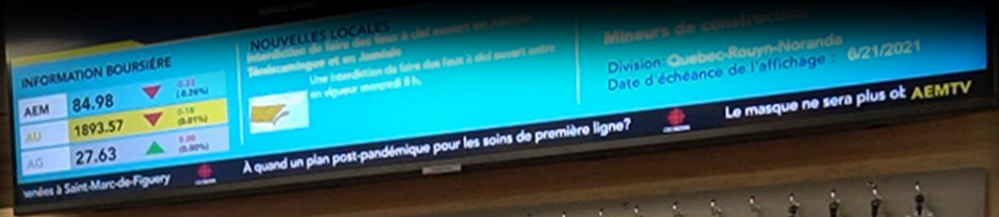

## TopVu Q7 Software Client Server or Cloud

- Web enabled
- REST API integration abilities
- Configuration of TopVu devices

- Live Views
- Historical Records
- Watchdog Rules & Alerts

Main Entrance

Secondary Entrance

Emergency Declared At  
Apr 6, 2023, 1:25 PM

Live Apr 13, 2023, 1:27 PM

TAGGED IN NON-MUSTERED MUSTERED

Tagged In

Tagged In: 13 April 2023 1:27:44 PM Declared at: 6 April 2023 1:25:00 PM Total: 38

Name	#	Mine Rescue / First Responder	Company	Department	Job	Supervisor	eTag <sup>®</sup> Boards	Last Known Location	Time
Piper, Sahrah			Yv Engineering	Geology	Geologist	Howard Tom	Mini etag (1)	Mini etag	13 April 2023 12:09:35 PM
Youssi, Amir		MR	Yv Engineering	Health & Safety	Safety Manager	Howard Tom	Surface Tag-Out (7)	SR- C Cage UHF Antenna	12 April 2023 10:14:50 AM
Hamelin, Tracy			Yv Engineering	Human Resource	Human Resource	Howard Tom	Surface Tag-Out (7)	Surface Tag-Out	12 April 2023 10:14:10 AM
J, Agent			TopVu Ltd	Health & Safety	Safety Manager	Picard Jean-Luc	Mini etag (1)	Mini etag	6 April 2023 3:28:50 PM
Hoffman, Jack		MR	BR Mining Inc	Mechanical	Millwright	Jobs Mike	Surface Tag-Out (7)	Surface Tag-Out	6 April 2023 2:13:16 PM
Clement, Patrick	705699		TopVu Ltd	Electrical	Team Leader	Howard Tom	4100 Level (5)	4100 Level	6 April 2023 9:30:44 AM
Hall, Steve	877566		K4 Integration	Engineering	Electrical Engineer	Brulé Yvan	2200 Level (3)	2200 Level	6 April 2023 9:30:44 AM
Ray, Rachel			BR Mining Inc	I/T	Network manager	Jobs Mike	Surface Tag-Out (8)	Surface Tag-Out	6 April 2023 9:30:44 AM
White, Clark	6547		TopVu Ltd	I/T	Network manager		Surface Tag-Out (8)	Surface Tag-Out	6 April 2023 9:30:44 AM