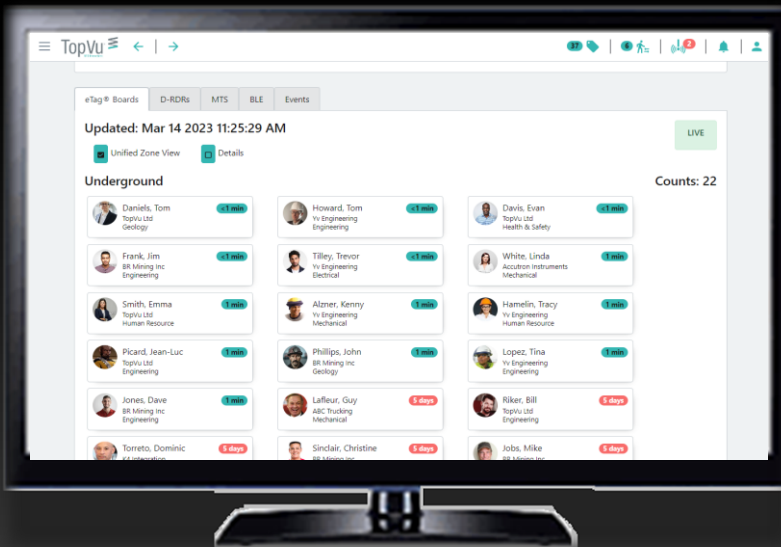

## TopVu Q7 Software Client Server or Cloud

- Web enabled
- REST API integration abilities
- Configuration of TopVu devices

- Live Views
- Historical Records
- Watchdog Rules & Alerts

Main Entrance

Secondary Entrance