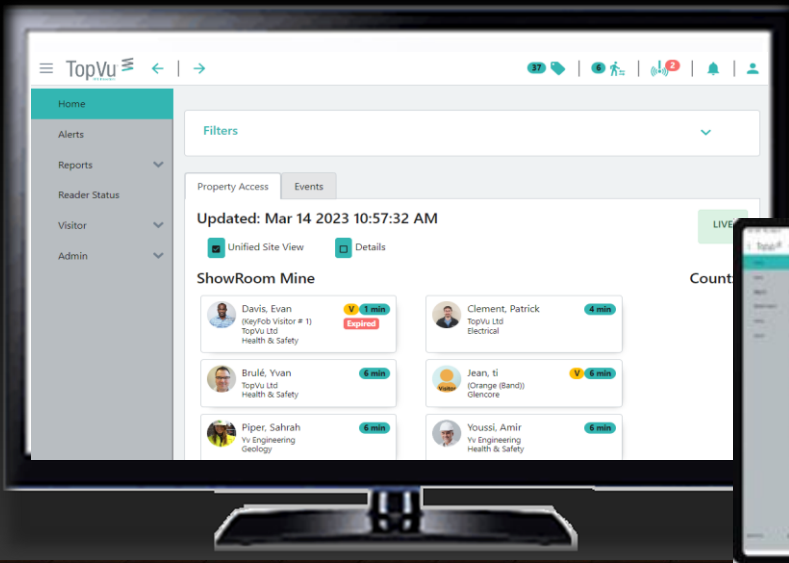

## TopVu Q7 Software Client Server or Cloud

- Web enabled
- REST API integration abilities
- Configuration of TopVu devices

## TopVu Q7 Software Client Server or Cloud

- Web enabled
- REST API integration abilities
- Configuration of TopVu devices

- Live Views
- Historical Records
- Watchdog Rules & Alerts

Main Entrance

Secondary Entrance