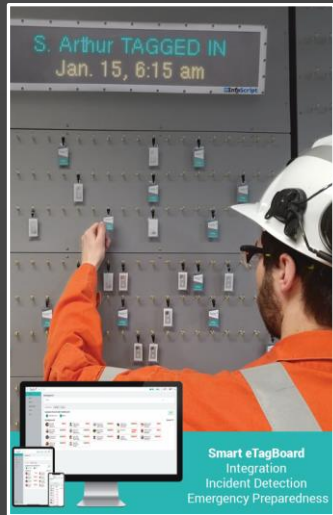

# DIGITAL TRANSFORMATION of the MINE TAGBOARD

Access  
Control

Personnel  
Tracking

Smart  
eTagBoard

OTS  
OreTracking

Access  
Control

Personnel  
Tracking

Smart  
eTagBoard