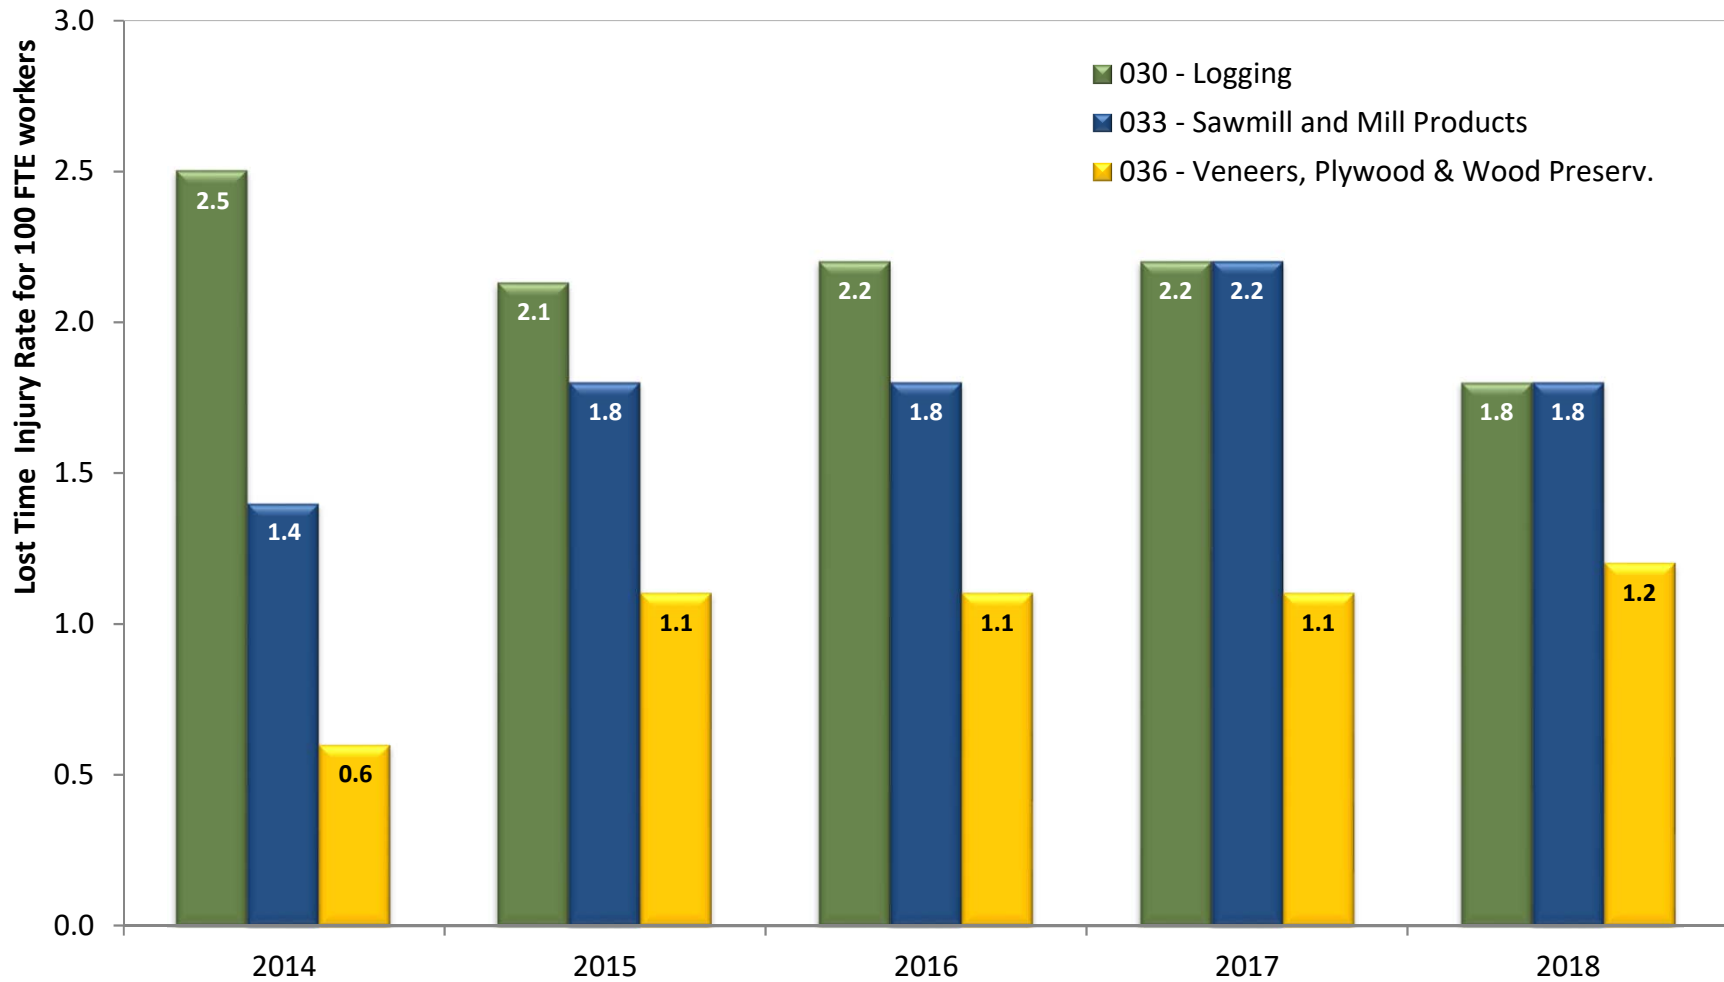

Ontario Forestry Sector Lost Time Injury Rates 2014 - 2018

Source: WSIB, EIW, as of March 2019

Ontario Forestry Sector Total Medical Injury Rates 2014 - 2018

Source: WSIB, EIW, as of March 2019