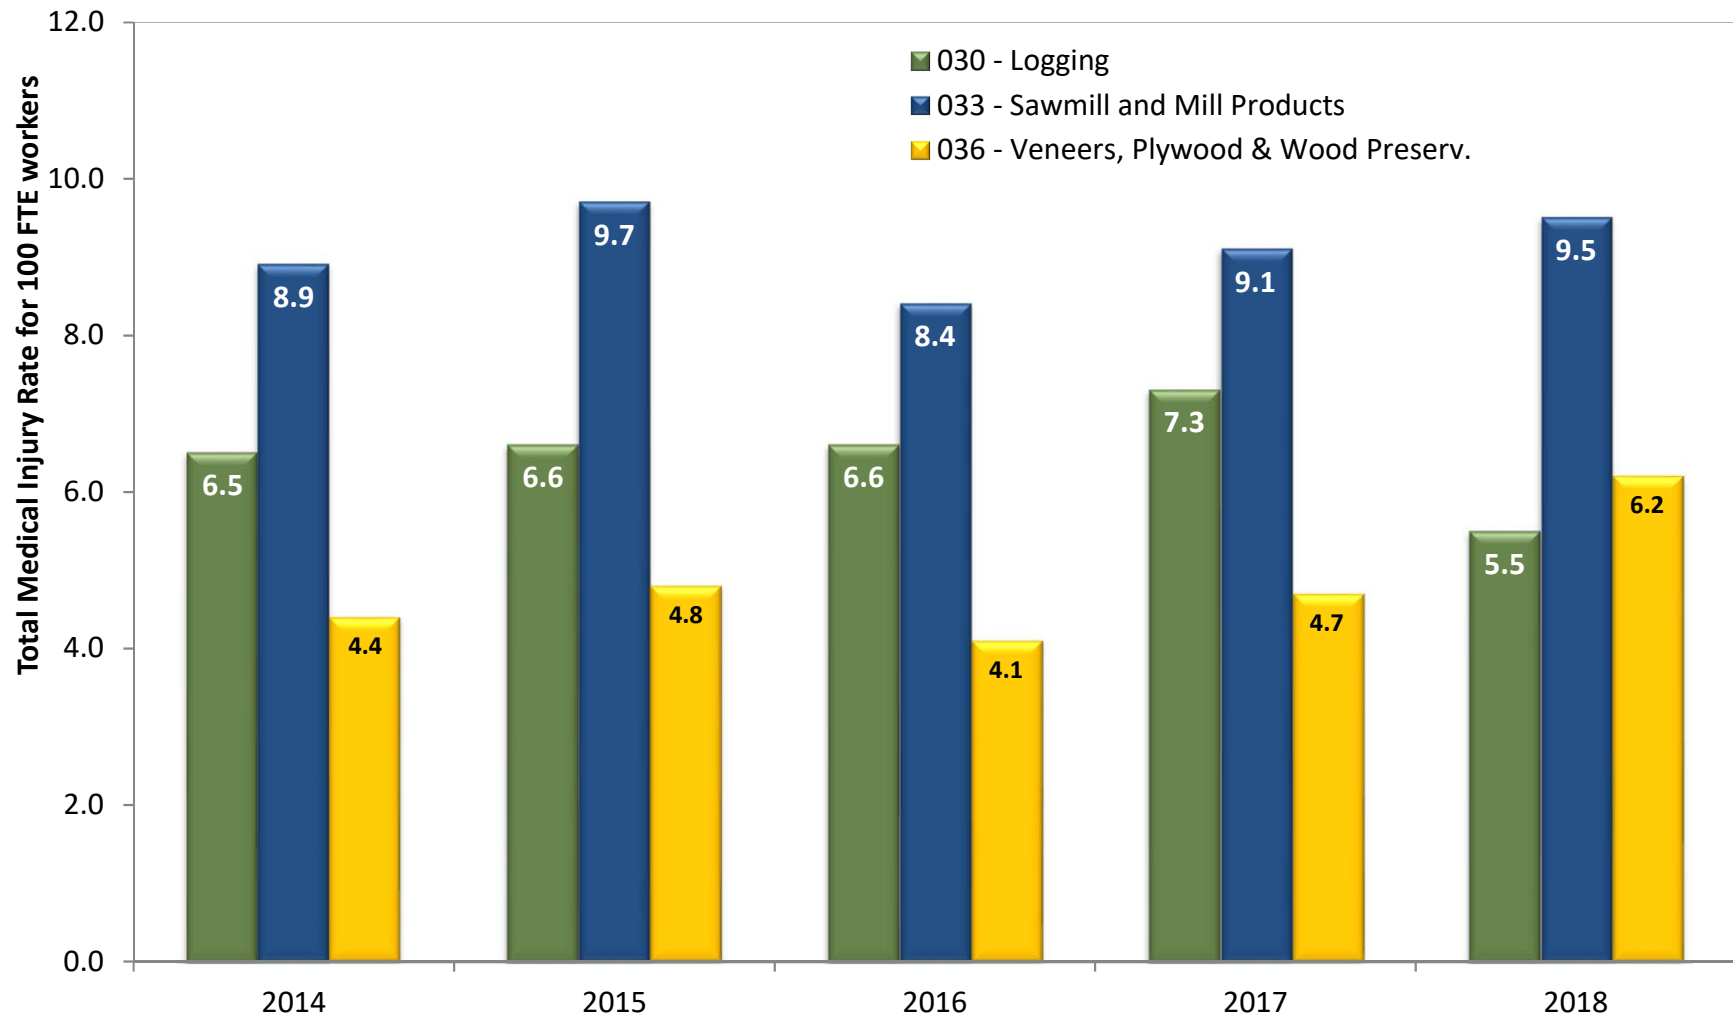

Ontario Forestry Sector Lost Time Injury Rates 2014 - 2018

Source: WSIB, EIW, as of March 2019

Ontario Forestry Sector Total Medical Injury Rates 2014 - 2018

Source: WSIB, EIW, as of March 2019